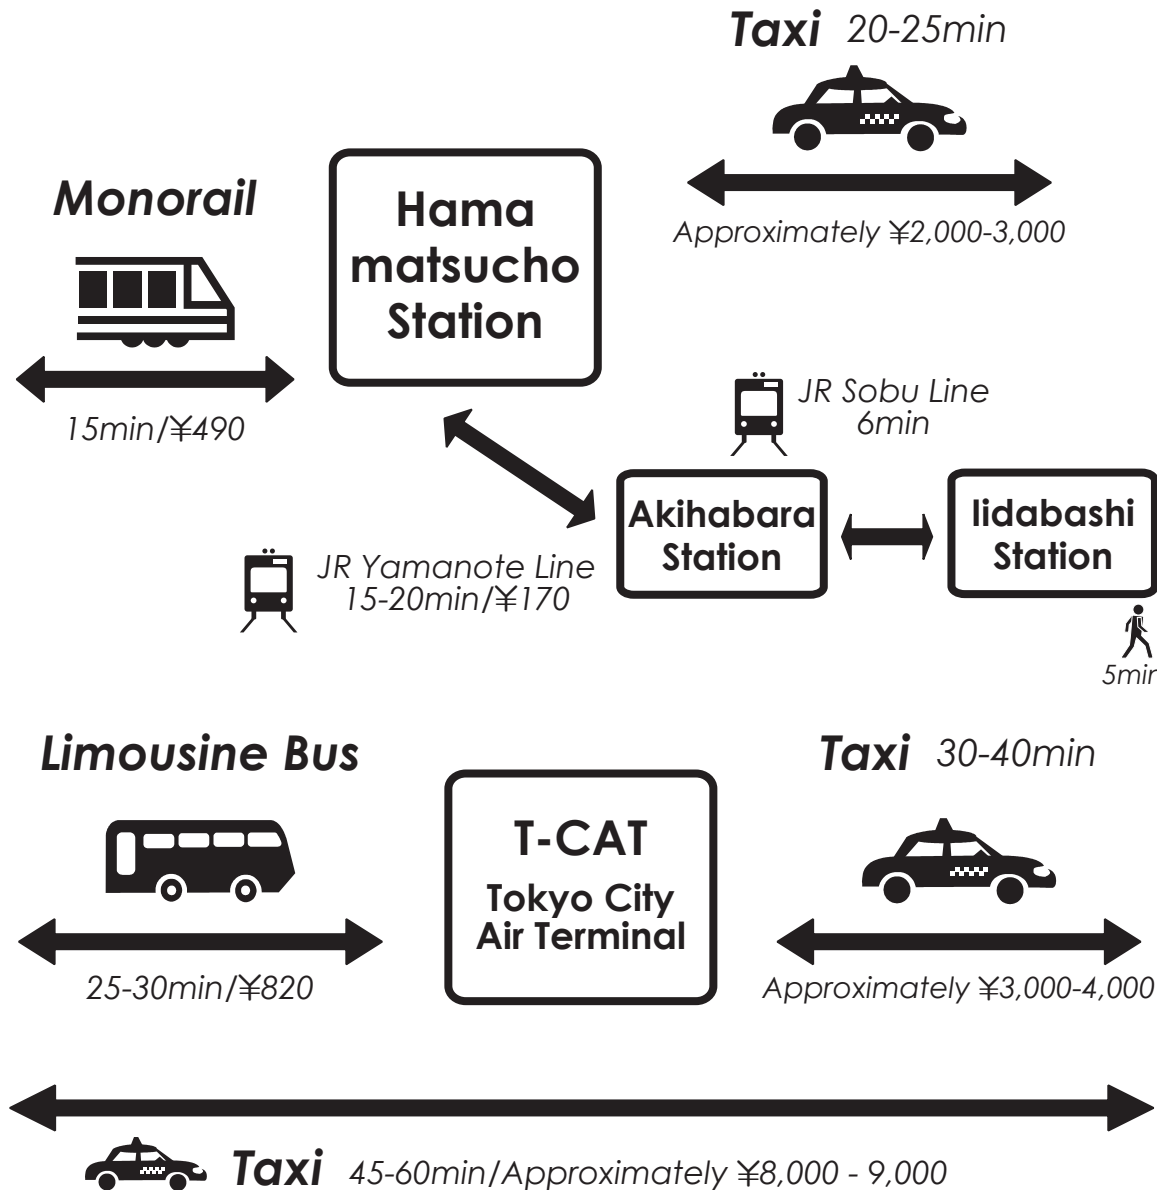

# ✈️ Transportation Fare & Time to The Agnes from Haneda Airport

Haneda Airport

**THE AGNES**  
HOTEL AND APARTMENTS  
TOKYO

2-20-1 Kagurazaka Shinjuku-ku Tokyo  
Tel:03-3267-5505