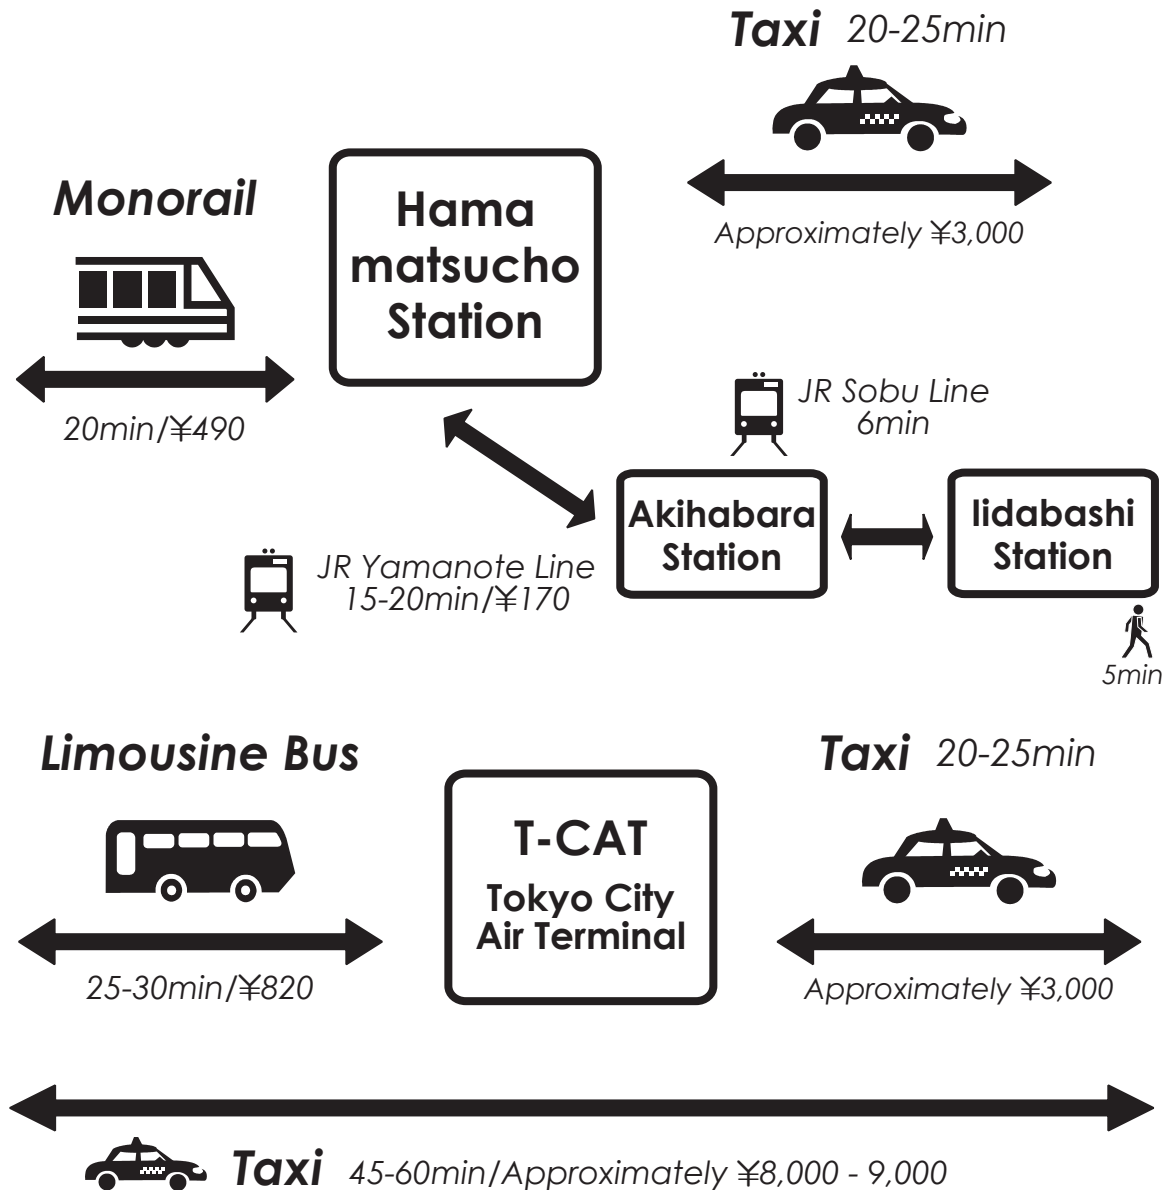

✈️ Transportation Fare & Time to The Agnes from Haneda Airport

Haneda Airport

THE AGNES
HOTEL AND APARTMENTS
TOKYO

2-20-1 Kagurazaka Shinjuku-ku Tokyo
Tel:03-3267-5505